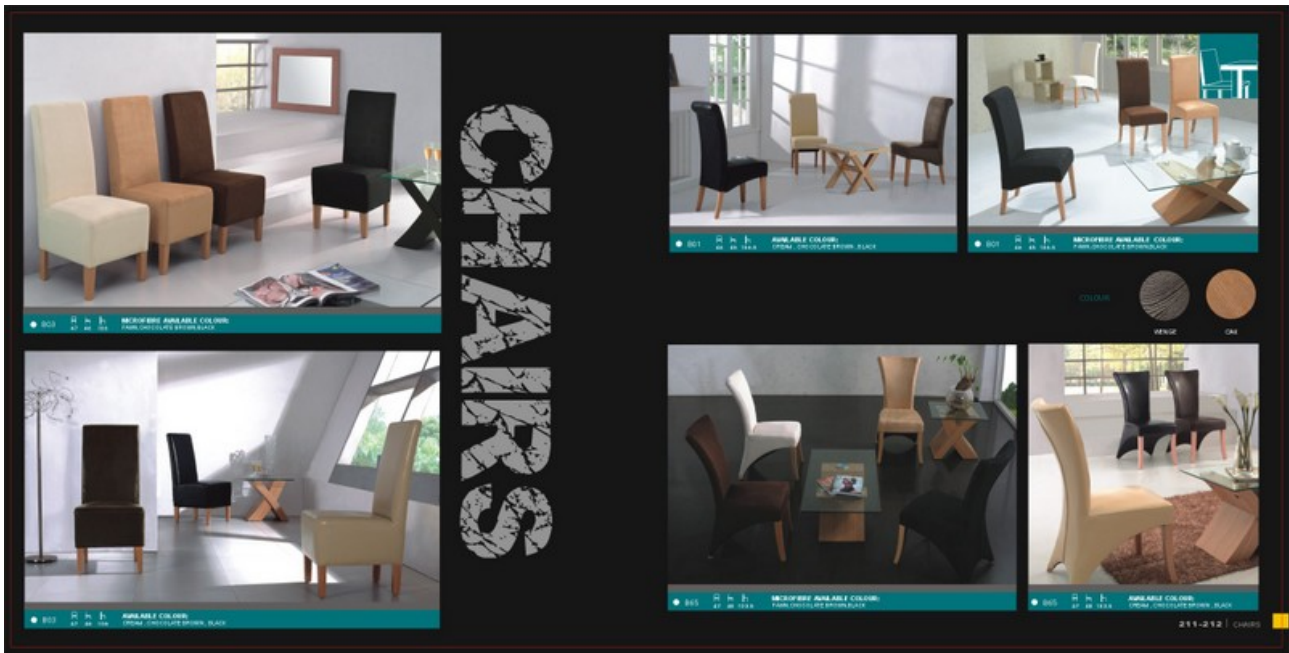

# Fu-nicha.com – Chairs

**CHAIRS**

COLOR:    
MATERIAL:  

209-210 | CHAIRS

# Fu-nicha.com – Chairs

The image displays a collection of modern dining chairs. At the top, there are four individual chair models shown in different settings. Below these is a central banner with the word "CHAIRS" in large, bold, white letters on a black background. To the right of the banner are three circular color swatches labeled "WENDE" and "OAK", and a small line drawing of a chair. Below the banner are four more images of chair sets in various configurations. Each image includes a small teal box at the bottom with the model number and available color options.