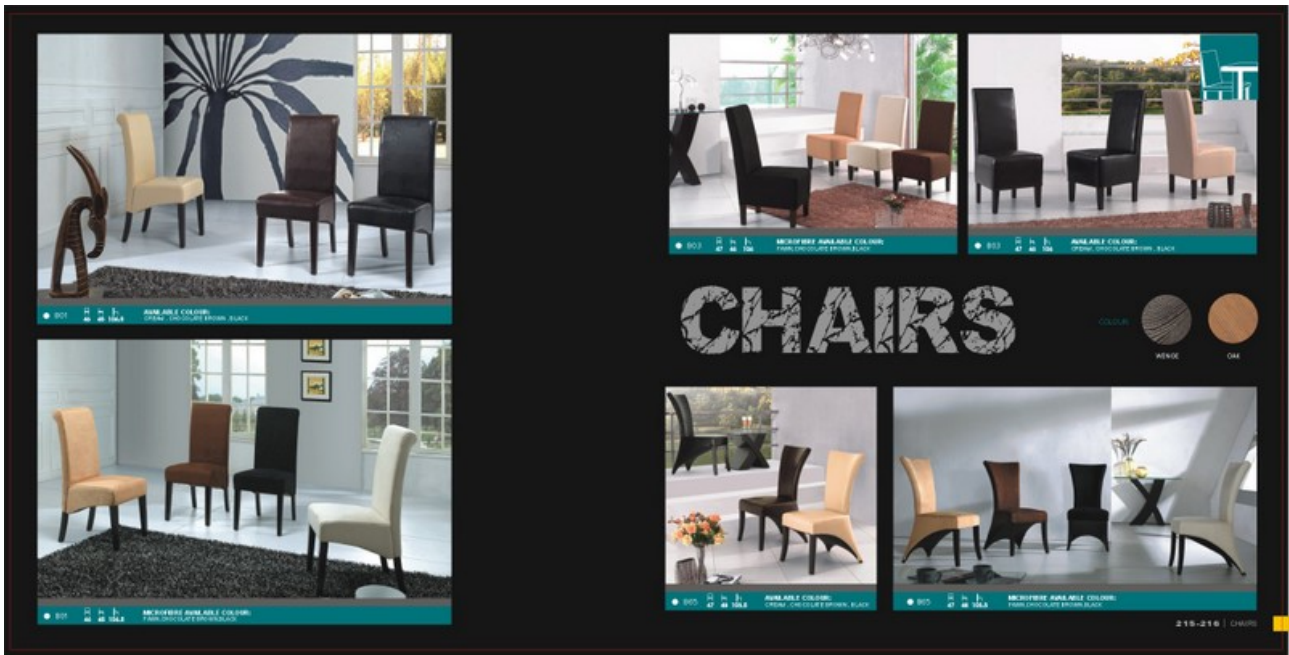

Fu-nicha.com – Chairs