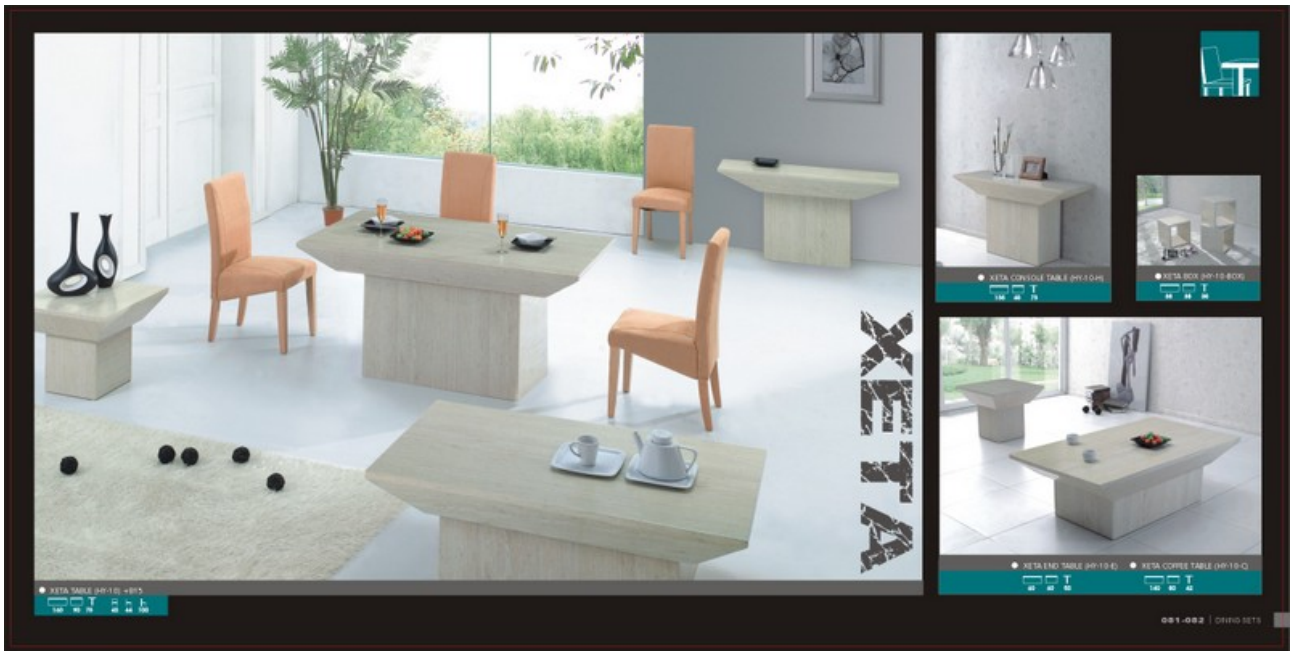

Fu-nicha.com - Dining Sets (Marble)