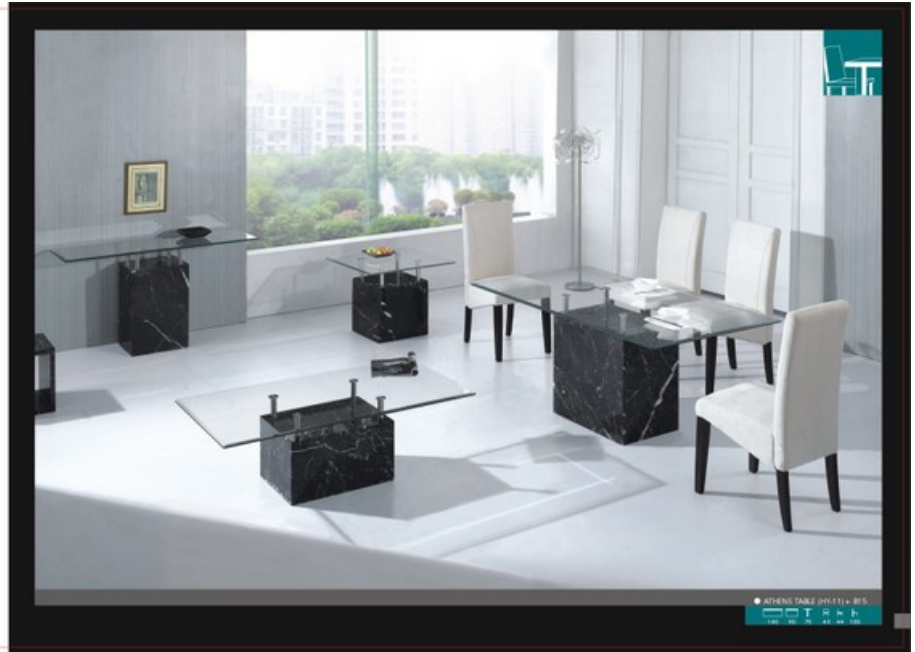

Fu-nicha.com - Dining Sets (Marble)

Fu-nicha.com - Dining Sets (Marble)

ATHENS TABLE (H: 111) + B15

ATHENS TABLE (H: 111) + B10

ATHENS TABLE (H: 111) + D-217

COLOR
BLACK BONY

ATHENS

095-096 | DINING SETS

COLOUR

BLACK

NOIR

ATHENS

007-008 | DINING SETS

Fu-nicha.com - Dining Sets (Marble)